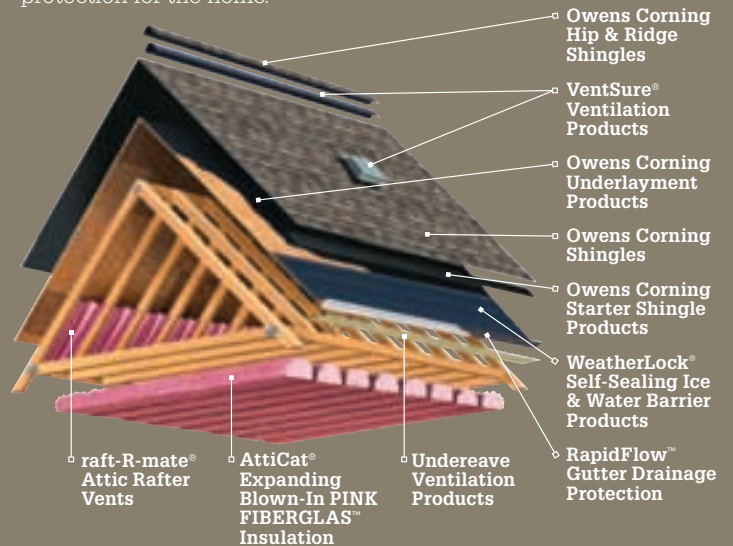

- Unique folded design provides extra character to even the most sophisticated roofs
- Enhances architectural appearance
- Outstanding protection for a roof's ridgeline
- Helps protect ridge vents from weathering
- Prefolded for more efficient application
- Compatible with all Owens Corning roofing shingles
- Available in a wide range of popular colors

Driftwood[†]/Sycamore[†]

Brownwood[†]/Timber[†]

Teak[†]

Woodland Blend^{*/†}

Not available in Service Areas 12, 14 (see map).

Onyx Black[†]/Carbon[†]

Estate Gray[†]/Granite[†]

Quarry Gray^{*/†}

Sierra Gray[†]

Shasta White[†]

Not available in Service Area 13 (see map).

Harbor Blue^{*/†}

Chateau Green[†]

Terra Cotta[†]

* Not available in 8" for Service Area 13 (see map).

Colors listed in red denote availability for Woodmoor® & Woodcrest® Collection.

Color availability map

The essentials for a healthy roofing system.

It takes more than just shingles to create a high-performance roof. It requires a system of products working together. The Owens Corning Roofing System is a lineup of key products that can help provide maximum durability for the roof. And the most protection for the home.