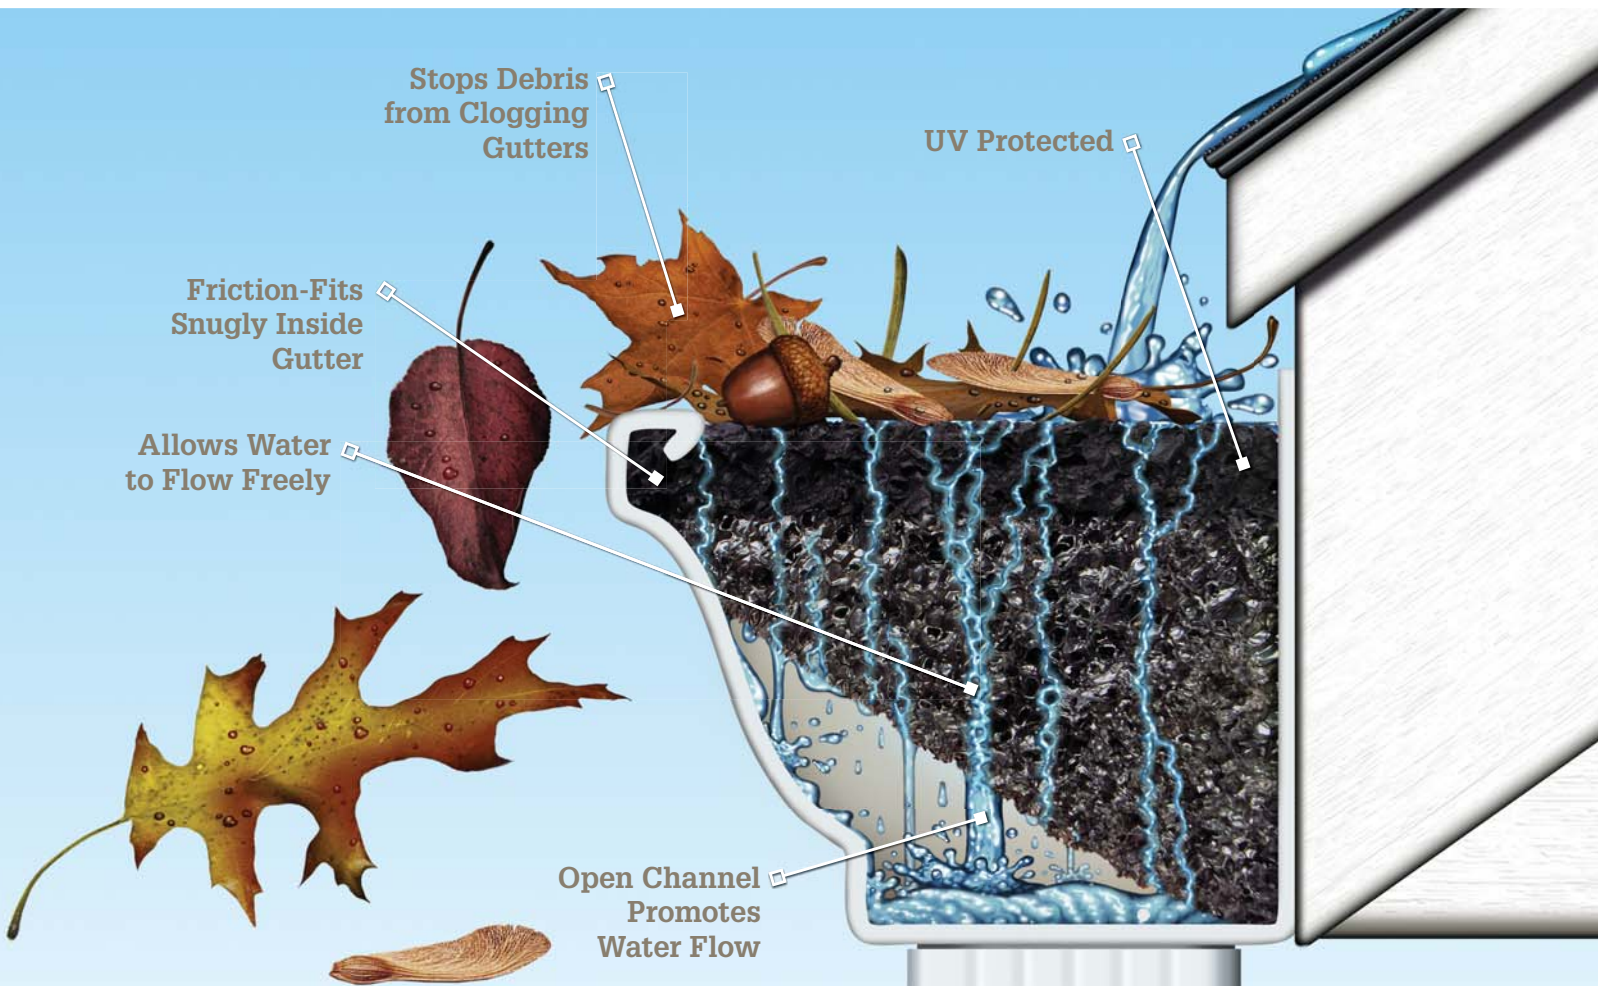

INNOVATIONS FOR LIVING®

Rapidflow®

Gutter Drainage Protection

Stop spending time cleaning gutters.

RapidFlow® Gutter Drainage Protection

RapidFlow® Fascia Style Gutter Drainage Protection

Owens Corning™ RapidFlow® and RapidFlow® Fascia Style Gutter Drainage Protection keeps leaves and other debris from clogging your gutters, while allowing water to flow freely. While RapidFlow® Gutter Drainage Protection will not stop debris from collecting, it will eliminate blockage that could affect water flow and maintenance involved in relieving gutter clogs.

- **Clog-free**—unique profile and open-celled design promote water flow with no stagnation; product is backed by a five-year “clog-free” warranty*
- **Stays in place**—fits snugly inside the gutter even during extreme weather conditions and withstands winds up to 110 MPH
- **Protects the roof**—allows for improved water runoff as part of a healthy roofing system. Clogged gutters can contribute to ice damming, which can damage shingles and the roof deck
- **Reduces maintenance. Increases safety.** Once installed, it’s virtually maintenance-free, and cleaning trips up and down the ladder are few and far between

*See actual warranty for complete details, limitations and requirements.

Here's one nasty chore eliminated.

With *RapidFlow* Gutter Drainage Protection from Owens Corning,™ you'll spend less time cleaning your gutters. The open-celled poly foam insert prevents leaves and other debris from collecting in your gutters, allowing water to flow freely, resulting in your gutters staying clog-free.

RapidFlow Gutter Drainage Protection nests below the gutter bracket. It's virtually invisible from the curb, so it won't detract from your home's curb appeal. And once installed, it's sure to stay put, for added peace of mind.